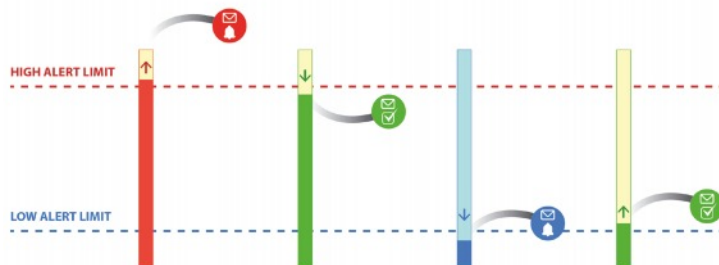

Wireless Alert T

Wireless Alert T is a battery-powered temperature sensor that sends a warning email if a user-set level is reached. Simply select your temperature limits and connect to your Wi-Fi network using the FilesThruTheAir mobile app.

- -18 to +54 °C measurement range using an internal sensor
- User-configurable high and low temperature limits
- Sends email alerts and scheduled status reports
- Flashing alert indicator
- Wi-Fi connected
- Simple to set up using the free mobile app
- Two years' battery life (typical)
- No ongoing subscription fees
- Includes sticky pad for wall mounting

The Wireless Alert T can be set up to monitor temperature limits in a variety of applications. High and low temperature limits are user-configurable between -18 and 54 °C. The device will trigger a notification email, sent to a user-selected address, if the temperature limits are breached and when the temperature returns to normal. In addition to this, the device can send a scheduled summary email detailing minimum, maximum and average temperature, as well as battery level, number of alerts, and total time spent in alert.

Specifications

	Minimum	Typical	Maximum	Unit
Measurement Range	-18		54	°C
Measurement Resolution		1		°C
Measurement Accuracy		±1		°C
Device Operating Temperature	-18		54	°C
Alert Levels	User-configurable, within measurement range stated above			
Response Time	< 1 minute			
Environmental Conditions*	Indoor use only - IP5X			
Product Dimensions	69 x 32 x 22			mm
Battery Type	2 x 1.5V Alkaline LR03/UM4/AAA			
Battery Life**	2			Years
Wi-Fi***	WPA/WPA-2 Personal - 802.11bgn (2.4GHz)			