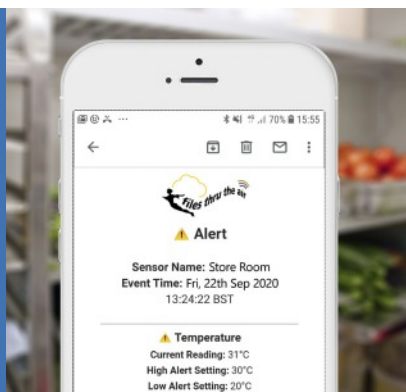

Wireless Alert T

Wireless Alert T is a battery-powered temperature sensor that sends a warning email if a user-set level is reached. Simply select your temperature limits and connect to your Wi-Fi network using the FilesThruTheAir mobile app.

- -18 to +54 °C measurement range using an internal sensor
- User-configurable high and low temperature limits
- Sends email alerts and scheduled status reports
- Flashing alert indicator
- Wi-Fi connected
- Simple to set up using the free mobile app
- Two years' battery life (typical)
- No ongoing subscription fees
- Includes sticky pad for wall mounting