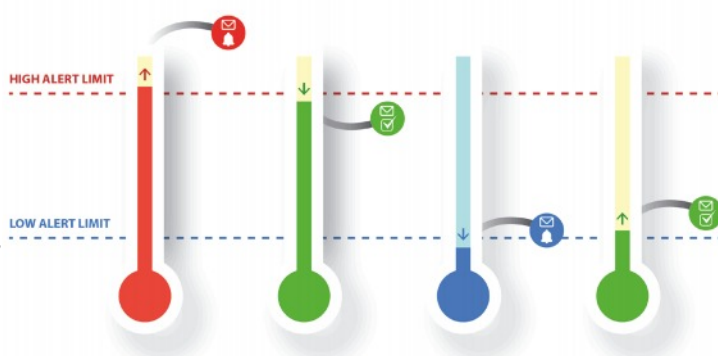

Wireless Alert TP

Wireless Alert TP is a battery-powered temperature sensor that sends a warning email if a user-set level is reached. Simply select your temperature limits and connect to any WiFi network using the Wireless Alert mobile app.

- -40°C to 125°C temperature probe with 1.5m cable
- User-configurable high and low temperature limits
- Sends email alerts and scheduled status reports
- Flashing alert indicator
- WiFi connected
- Simple to set up using the free mobile app
- Two years' battery life*
- No ongoing subscription fees
- Includes sticky pad for wall mounting

The Wireless Alert TP can be set up to monitor temperature limits in a variety of applications. High and low temperature limits are user-configurable between -40 and 125°C. The device will trigger a notification email, sent to a user-selected address, if the temperature limits are breached and when the temperature returns to within those limits. In addition to this, the device can send a scheduled summary email detailing minimum, maximum and average temperature, as well as battery level, number of alerts, and total time spent in alert mode.

Specifications

	Minimum	Typical	Maximum	Unit
Probe Measurement Range	-40		125	°C
Device Operating Temperature	-18		+55	°C
Notification Thresholds	User configurable, within probe measurement range stated above			
Measurement Resolution		1		°C
Measurement Accuracy		+/-1 (-40 to +80°C)		°C
Environmental Conditions	Device: indoor use only (IP5X), Probe: waterproof (IP67)			
Probe Length		1.5		m
Product Dimensions (excluding probe)	69 x 32 x 22			mm
Battery Type	2 x 1.5V Alkaline LR03/UM4/AAA			
Battery Life		2*		Years
WiFi	WPA 802.11bgn (2.4GHz)**			