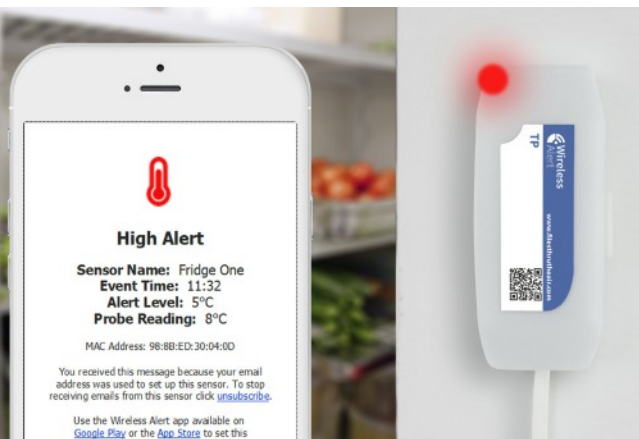

Wireless Alert TP

Wireless Alert TP is a battery-powered temperature sensor that sends a warning email if a user-set level is reached. Simply select your temperature limits and connect to any WiFi network using the Wireless Alert mobile app.

- -40°C to 125°C temperature probe with 1.5m cable
- User-configurable high and low temperature limits
- Sends email alerts and scheduled status reports
- Flashing alert indicator
- WiFi connected
- Simple to set up using the free mobile app
- Two years' battery life*
- No ongoing subscription fees
- Includes sticky pad for wall mounting

The Wireless Alert TP can be set up to monitor temperature limits in a variety of applications. High and low temperature limits are user-configurable between -40 and 125°C. The device will trigger a notification email, sent to a user-selected address, if the temperature limits are breached and when the temperature returns to within those limits. In addition to this, the device can send a scheduled summary email detailing minimum, maximum and average temperature, as well as battery level, number of alerts, and total time spent in alert mode.